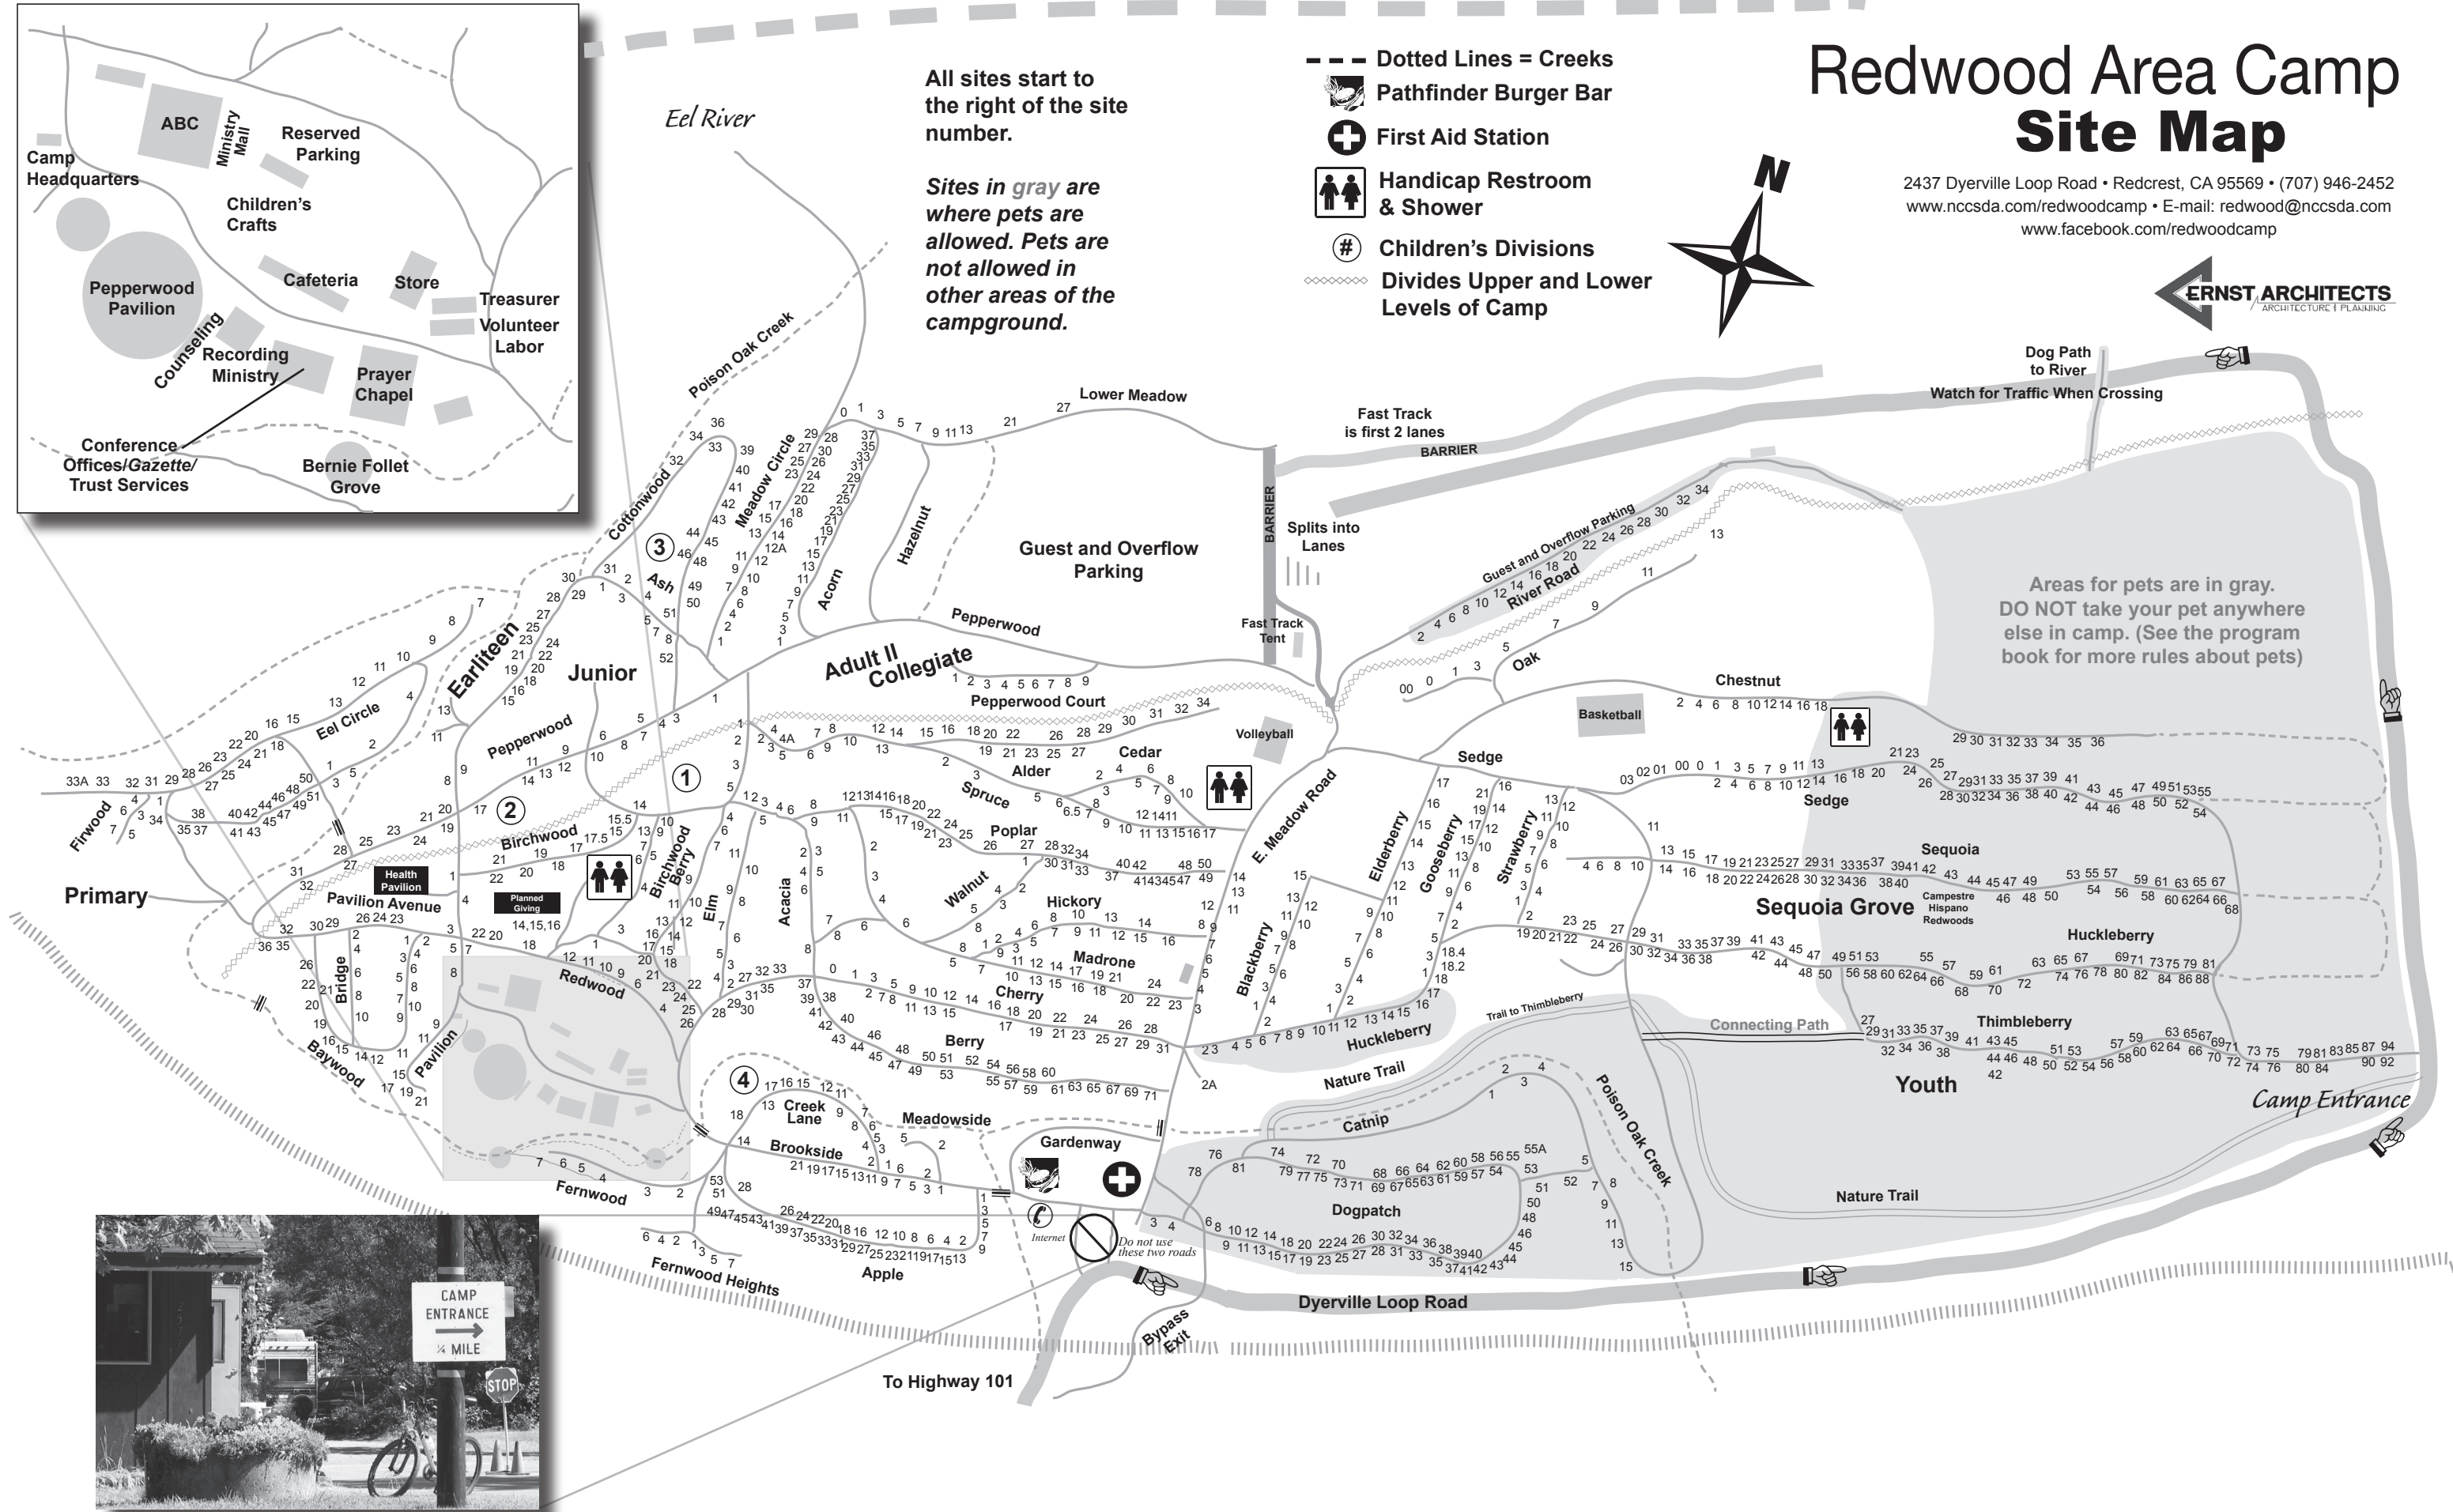

Redwood Area Camp Site Map

2437 Dyerville Loop Road • Redcrest, CA 95569 • (707) 946-2452
 www.nccsda.com/redwoodcamp • E-mail: redwood@nccsda.com
 www.facebook.com/redwoodcamp

- Dotted Lines = Creeks
- Pathfinder Burger Bar
- First Aid Station
- Handicap Restroom & Shower
- Children's Divisions
- Divides Upper and Lower Levels of Camp

All sites start to the right of the site number.

Sites in gray are where pets are allowed. Pets are not allowed in other areas of the campground.

Areas for pets are in gray. DO NOT take your pet anywhere else in camp. (See the program book for more rules about pets)