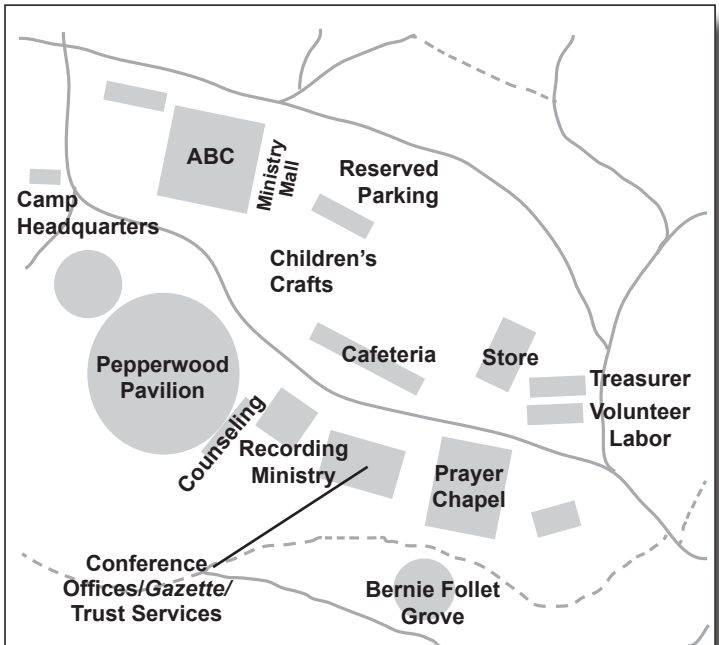

Redwood Area Camp Site Map

2437 Dyerville Loop Road • Redcrest, CA 95569 • (707) 946-2452
 www.nccsda.com/redwoodcamp • E-mail: redwood@nccsda.com
 www.facebook.com/redwoodcamp

- Dotted Lines = Creeks
- Pathfinder Burger Bar
- First Aid Station
- Handicap Restroom & Shower
- Children's Divisions
- Divides Upper and Lower Levels of Camp

All sites start to the right of the site number.

Sites in gray are where pets are allowed. Pets are not allowed in other areas of the campground.

Areas for pets are in gray. DO NOT take your pet anywhere else in camp. (See the program book for more rules about pets)