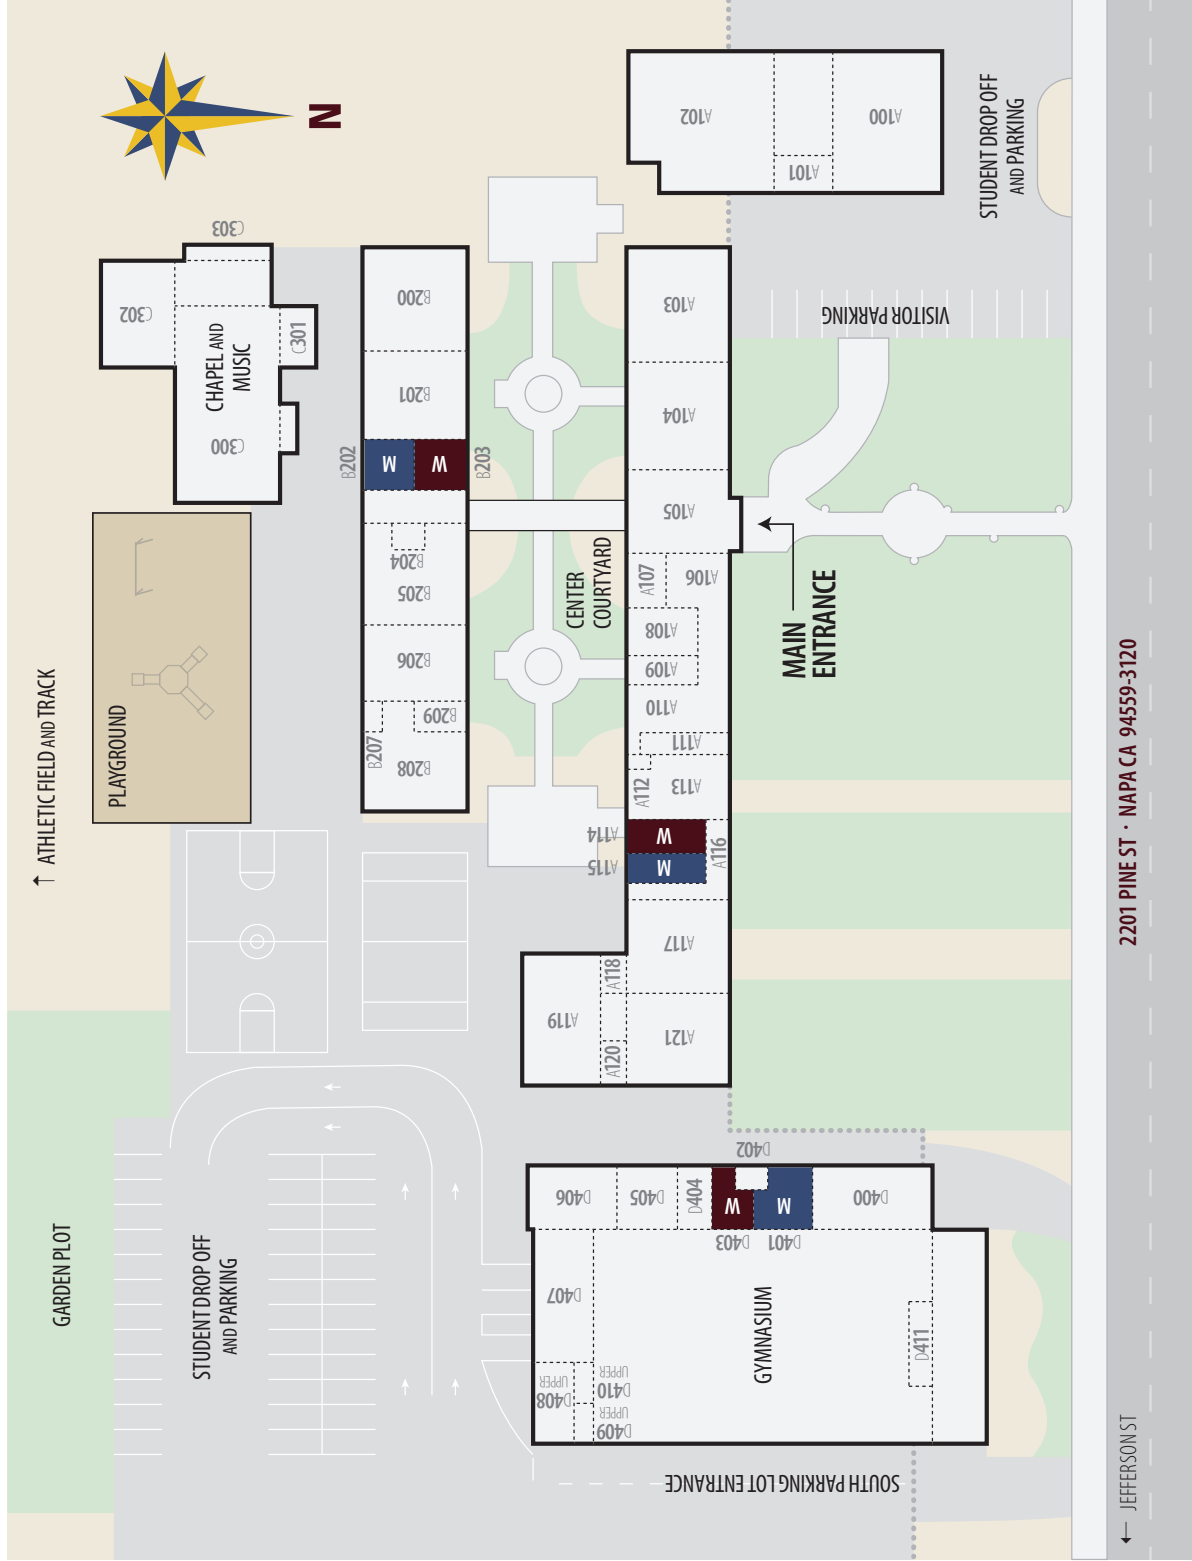

Welcome! NAPA CHRISTIAN CAMPUS OF EDUCATION

2201 PINE ST
NAPA CA 94559-3120
707-255-5233 P
www.napachristian.com